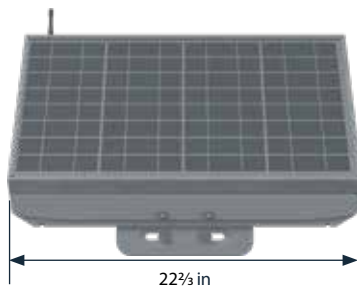

# SOLAR-POWERED RECTANGULAR RAPID FLASHING BEACON

Top-of-pole self-contained control cabinet

## TOP-OF-POLE CONTROL CABINET

<b>HOUSING</b>	NEMA 3R type aluminum
<b>SOLAR PANEL</b>	20 watt
<b>BATTERY</b>	12V, up to 44Ah
<b>BATTERY LIFESPAN</b>	3 to 5 years, field replaceable
<b>MOUNTING OPTIONS</b>	Round poles: 2 $\frac{3}{8}$ " up to 4 $\frac{1}{2}$ "; Square posts: 1 $\frac{3}{4}$ " up to 2 $\frac{1}{2}$ "
<b>MOUNTING HARDWARE</b>	Stainless steel hardware
<b>WARRANTY</b>	3-year limited battery warranty 5-year limited system warranty 10-year limited solar panel warranty

Front View

Back View

Side View

# RECTANGULAR RAPID FLASHING BEACON: RRFB-XL2™

<b>LIGHT BAR HOUSING</b>	Black powder coated aluminum
<b>VEHICLE LED MODULES</b>	7" x 3", 2 arrays of 8 amber LEDs spaced 7" apart, SAE J595 class 1 certified
<b>PEDESTRIAN LED MODULES</b>	1 ¾" x ½", side-viewable, flash simultaneously with vehicle LED (optional, one or both sides)
<b>FLASH PATTERN</b>	WW + S (combination wig-wag and simultaneous flash)
<b>DIMMABLE</b>	Automatically controlled via included photocell sensor
<b>MOUNTING HARDWARE</b>	Various options available
<b>WIND LOAD RATING</b>	Up to 120mph*
<b>OPERATING TEMPERATURE RANGE</b>	-40°F to 122°F