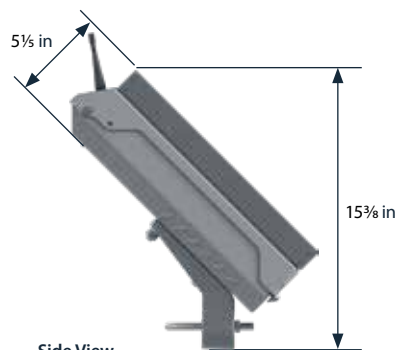

# SOLAR-POWERED RECTANGULAR RAPID FLASHING BEACON

Top-of-pole self-contained control cabinet

## TOP-OF-POLE CONTROL CABINET

<b>HOUSING</b>	NEMA 3R type aluminum
<b>SOLAR PANEL</b>	20 watt
<b>BATTERY</b>	12V, up to 44Ah
<b>BATTERY LIFESPAN</b>	3 to 5 years, field replaceable
<b>MOUNTING OPTIONS</b>	Round poles: 2 $\frac{3}{8}$ " up to 4 $\frac{1}{2}$ "; Square posts: 1 $\frac{3}{4}$ " up to 2 $\frac{1}{2}$ "
<b>MOUNTING HARDWARE</b>	Stainless steel hardware
<b>WARRANTY</b>	3-year limited battery warranty 5-year limited system warranty 10-year limited solar panel warranty

Front View

Back View

Side View