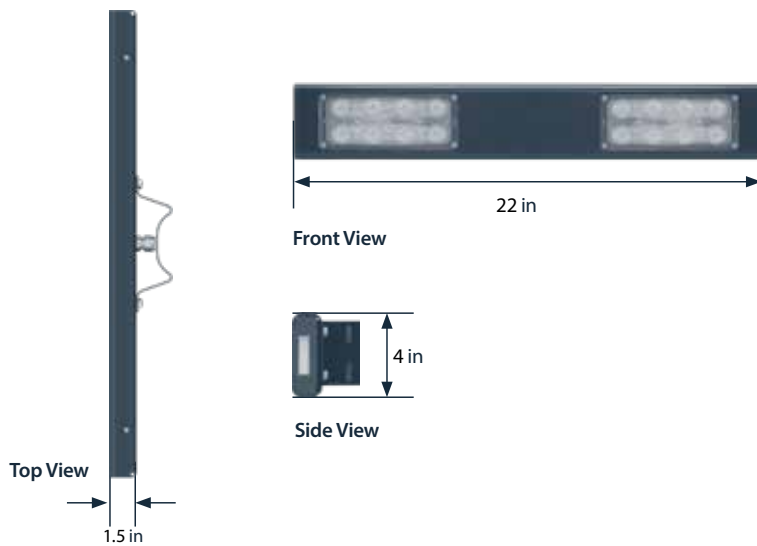

RECTANGULAR RAPID FLASHING BEACON: RRFB-XL2™

LIGHT BAR HOUSING	Black powder coated aluminum
VEHICLE LED MODULES	7" x 3", 2 arrays of 8 amber LEDs spaced 7" apart, SAE J595 class 1 certified
PEDESTRIAN LED MODULES	1 ¾" x ½", side-viewable, flash simultaneously with vehicle LED (optional, one or both sides)
FLASH PATTERN	WW + S (combination wig-wag and simultaneous flash)
DIMMABLE	Automatically controlled via included photocell sensor
MOUNTING HARDWARE	Various options available
WIND LOAD RATING	Up to 120mph*
OPERATING TEMPERATURE RANGE	-40°F to 122°F

* Dependent upon pole size and system arrangement

BLINKERBEAM® WIRELESS COMMUNICATION

FREQUENCY	900 MHz FHSS (Frequency Hopping Spread Spectrum)
RANGE	900 feet (radio site survey recommended)
CONNECTIVITY	Crosswalk and optional advanced warning LEDs activate concurrently

ACTIVATIONS

PUSH BUTTON ACTIVATION	ADA push button, typical (<120 millisecond)
USER-ACTUATED PUSH BUTTON	XAV2-LED or Bulldog
PASSIVE DETECTION	Wireless bollards
TIME CLOCK	Schedule flashing alert

OPTIONAL PROGRAMMING

BlinkLink®	Optional cloud software with cellular modem**

** Dependent upon system configuration