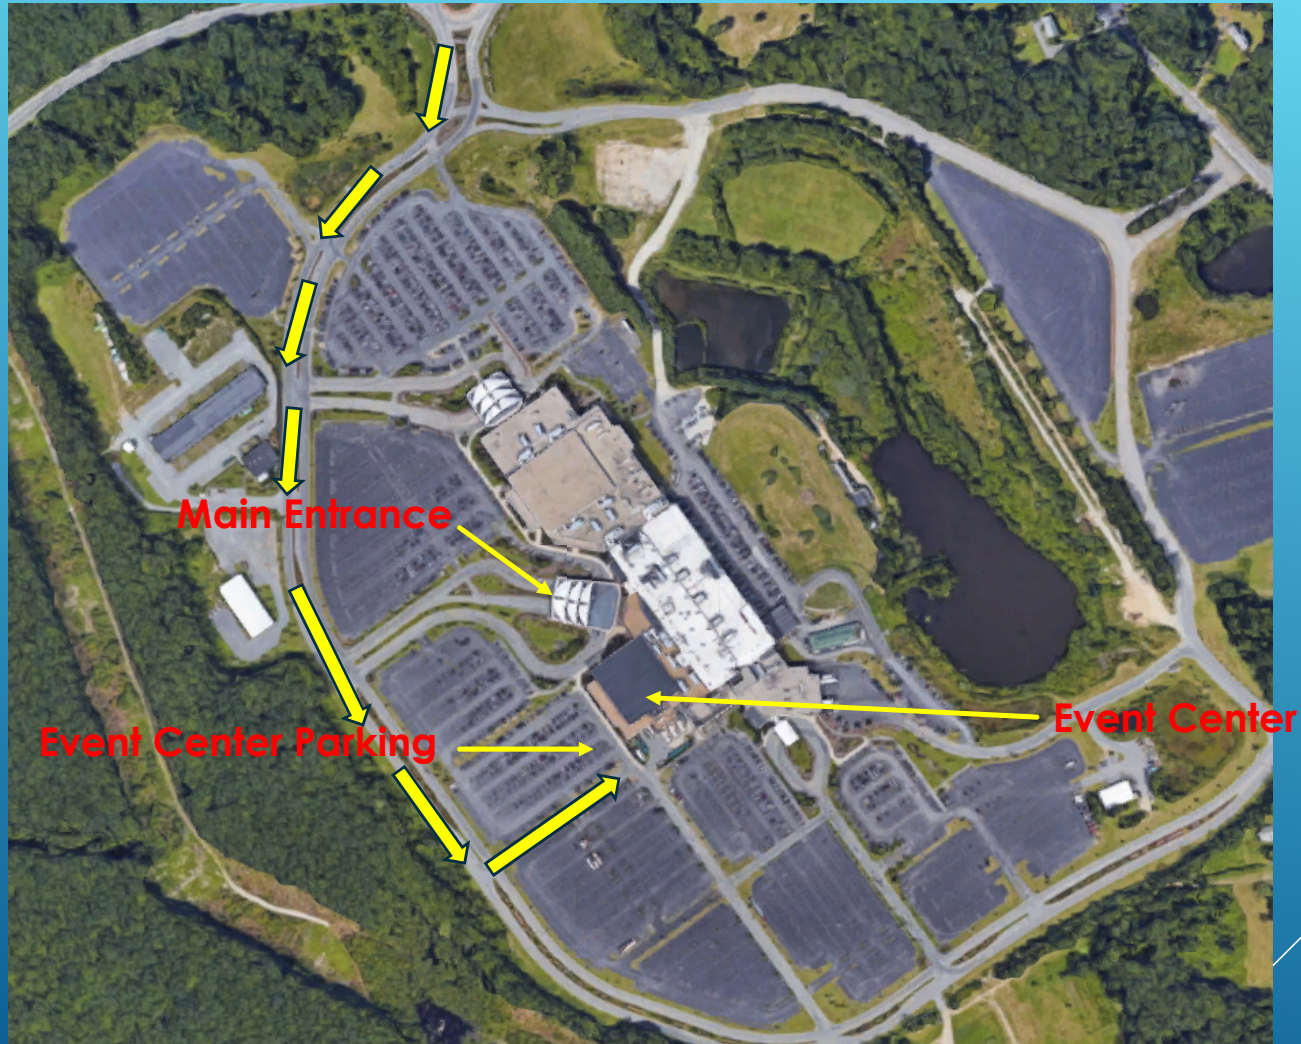

Ocean State Signal Third Annual Technical Training & Product Expo 2017

Twin River Convention
Center

100 Twin River Rd
Lincoln, RI 02865

November
8th

8:00 AM - 4:30 PM

Please contact Ocean State Signal to
Register
401-231-6780

TWIN RIVER CONVENTION CENTER

Event Schedule November 8th Classes

Time	Classroom 1	Classroom 2
7:30 to 8:30	Registration Continental Breakfast (Main Hall)	
8:30 to 8:40	Opening remarks (Main Hall) Lisa Rutherford President	
8:45 to 10:30	Future of the Traffic Controller	Basic Traffic Controller and Troubleshooting
10:30 to 11:00	Break-Vendor exhibits (Main Hall)	
11:00 to Noon	Future of the Traffic Controller (Continued)	Basic Traffic Controller and Troubleshooting (Continued)
Noon to 1:00	Lunch and Guest Speaker (Main Hall)	
1:00 to 1:30	Mobotrex ATC Traffic Cabinets	Dialight Next Generation LED's
1:30 to 2:00	Alpha UPS for Traffic Signals and ITS	Applied Information Connecting your Infrastructure via GPS
2:00 to 2:15	Break-Vendor exhibits (Main Hall)	
2:15 to 2:45	Iteris Active Video Detection and Data Collection	Tapco Solar Environmental Warning/ Curve Warning Solutions
2:45 to 3:15	Pelco Traffic Signal Hardware and Brackets	Polara New Intelligent APS Pedestrian Push Button
3:15 to 3:30	Break-Vendor exhibits (Main Hall)	
3:30 to 4:00	Temple Finding your way with Temple Edge Lit LED Street Signs	COMNET Controller Communications using Hybrid Solutions
4:00 to 4:30	Cohu RISE Series Ruggedized Dome Positioning System	MIGMA Wireless Ped Activation at Midblocks and Portable Ped/Bike Count System
5:00 to Whenever	<p align="center">Unwind with us at Wicked Good Bar and Grill (Located on Second Floor)</p> 	