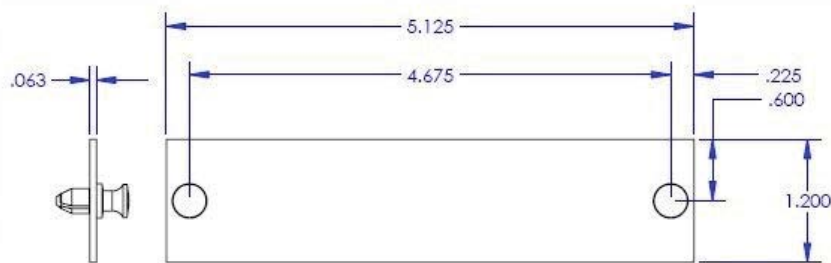

Adapter Panels SC/APC

Product Description

SC/APC Fiber Adapter Panels fit all Multilink rack and wall mount Fiber Distribution Units. Panels are available in Simplex or Duplex adapter format.

General Specifications

Dimensions: 5.12"L x 1.20"H (Dimensional Line Art shown without adapters for clarity)
Adapter: (6-8) Simplex or (6) Duplex SC/APC Single Mode
Material: (Panel) .064" Steel
(Adapter) Plastic with Ceramic Sleeve
Coating: Electrostatic polyester powder coat paint, available in Black or Off White.

Ordering Information

Part Number	Description
10-4442	Adapter panel w/6 Simplex SC/APC Adapters, Single Mode, Black
99222K	Adapter panel w/6 Simplex SC/APC Adapters, Single Mode, Off White
10-5463	Adapter panel w/8 Simplex SC/APC Adapters, Single Mode, Black
10-1944	Adapter panel w/8 Simplex SC/APC Adapters, Single Mode, Off White
10-5327	Adapter panel w/6 Duplex SC/APC Adapters, Single Mode, Black
99224K	Adapter panel w/6 Duplex SC/APC Adapters, Single Mode, Off White

For more information, visit our website at www.oceanstatesignal.com