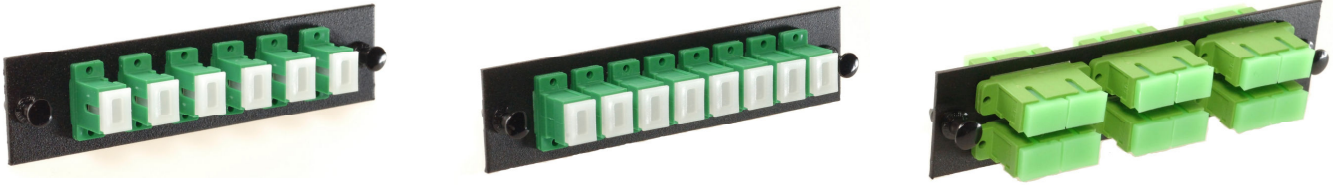

Ocean State Signal Co.

27 Thurber Blvd • Smithfield, RI 02917  
(401) 231-6780 Fax: (401) 231-4390

**Multilink**™

SPECIFICATION SHEET

TITLE:

MSC-12-SM-C-BK Fiber Adapter Panel

PART NO.:

10-5327

## Adapter Panels SC/APC

### Product Description

SC/APC Fiber Adapter Panels fit all Multilink rack and wall mount Fiber Distribution Units. Panels are available in Simplex or Duplex adapter format.

### General Specifications

Dimensions: 5.12"L x 1.20"H (Dimensional Line Art shown without adapters for clarity)  
Adapter: (6-8) Simplex or (6) Duplex SC/APC Single Mode  
Material: (Panel) .064" Steel  
(Adapter) Plastic with Ceramic Sleeve  
Coating: Electrostatic polyester powder coat paint, available in Black or Off White.