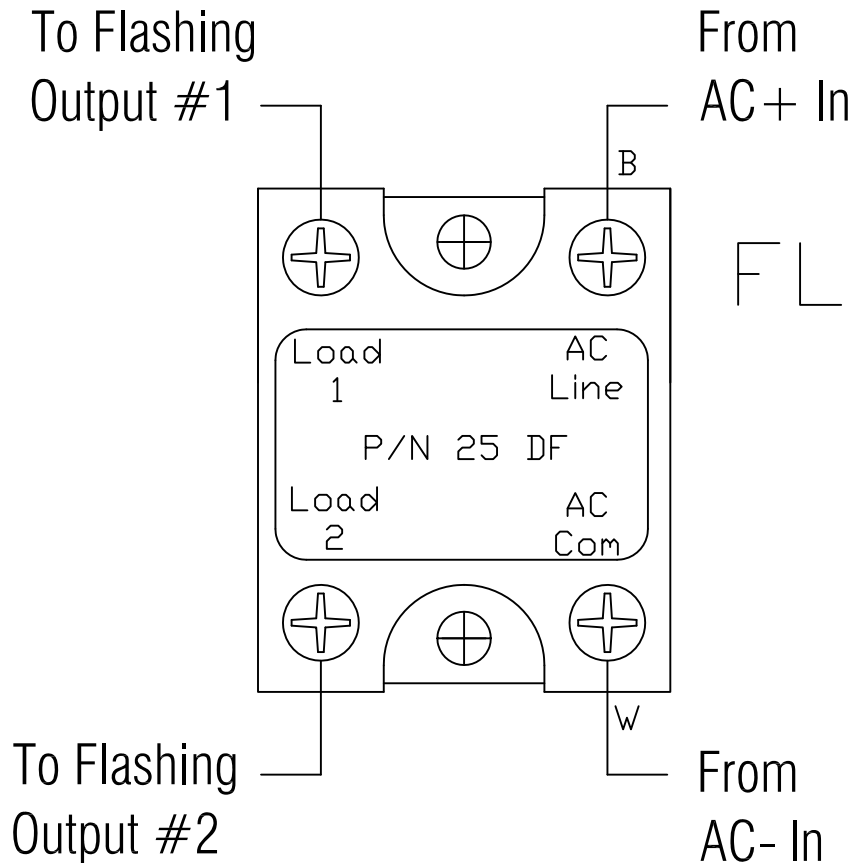

## SPECIFICATION SHEET

TITLE:  
 FLASHER CUBE WIRING DIAGRAM/SPECIFICATIONS

PART NO.:  
 25DF

	<b>Model 25DF</b>
<b>Operating Voltage</b>	60 - 135 VAC
<b>Load Current</b>	25 Amps (with adequate heat sinking at 77 °F.)
<b>Temperature Range</b>	-30 °F to 165 °F.
<b>Flash Rates</b>	56 ¼ flashes/minute Standard 150 flashes/minute Optional (P/N 25DF-2.5X) 450 flashes/minute Optional (P/N 25DF-8X)